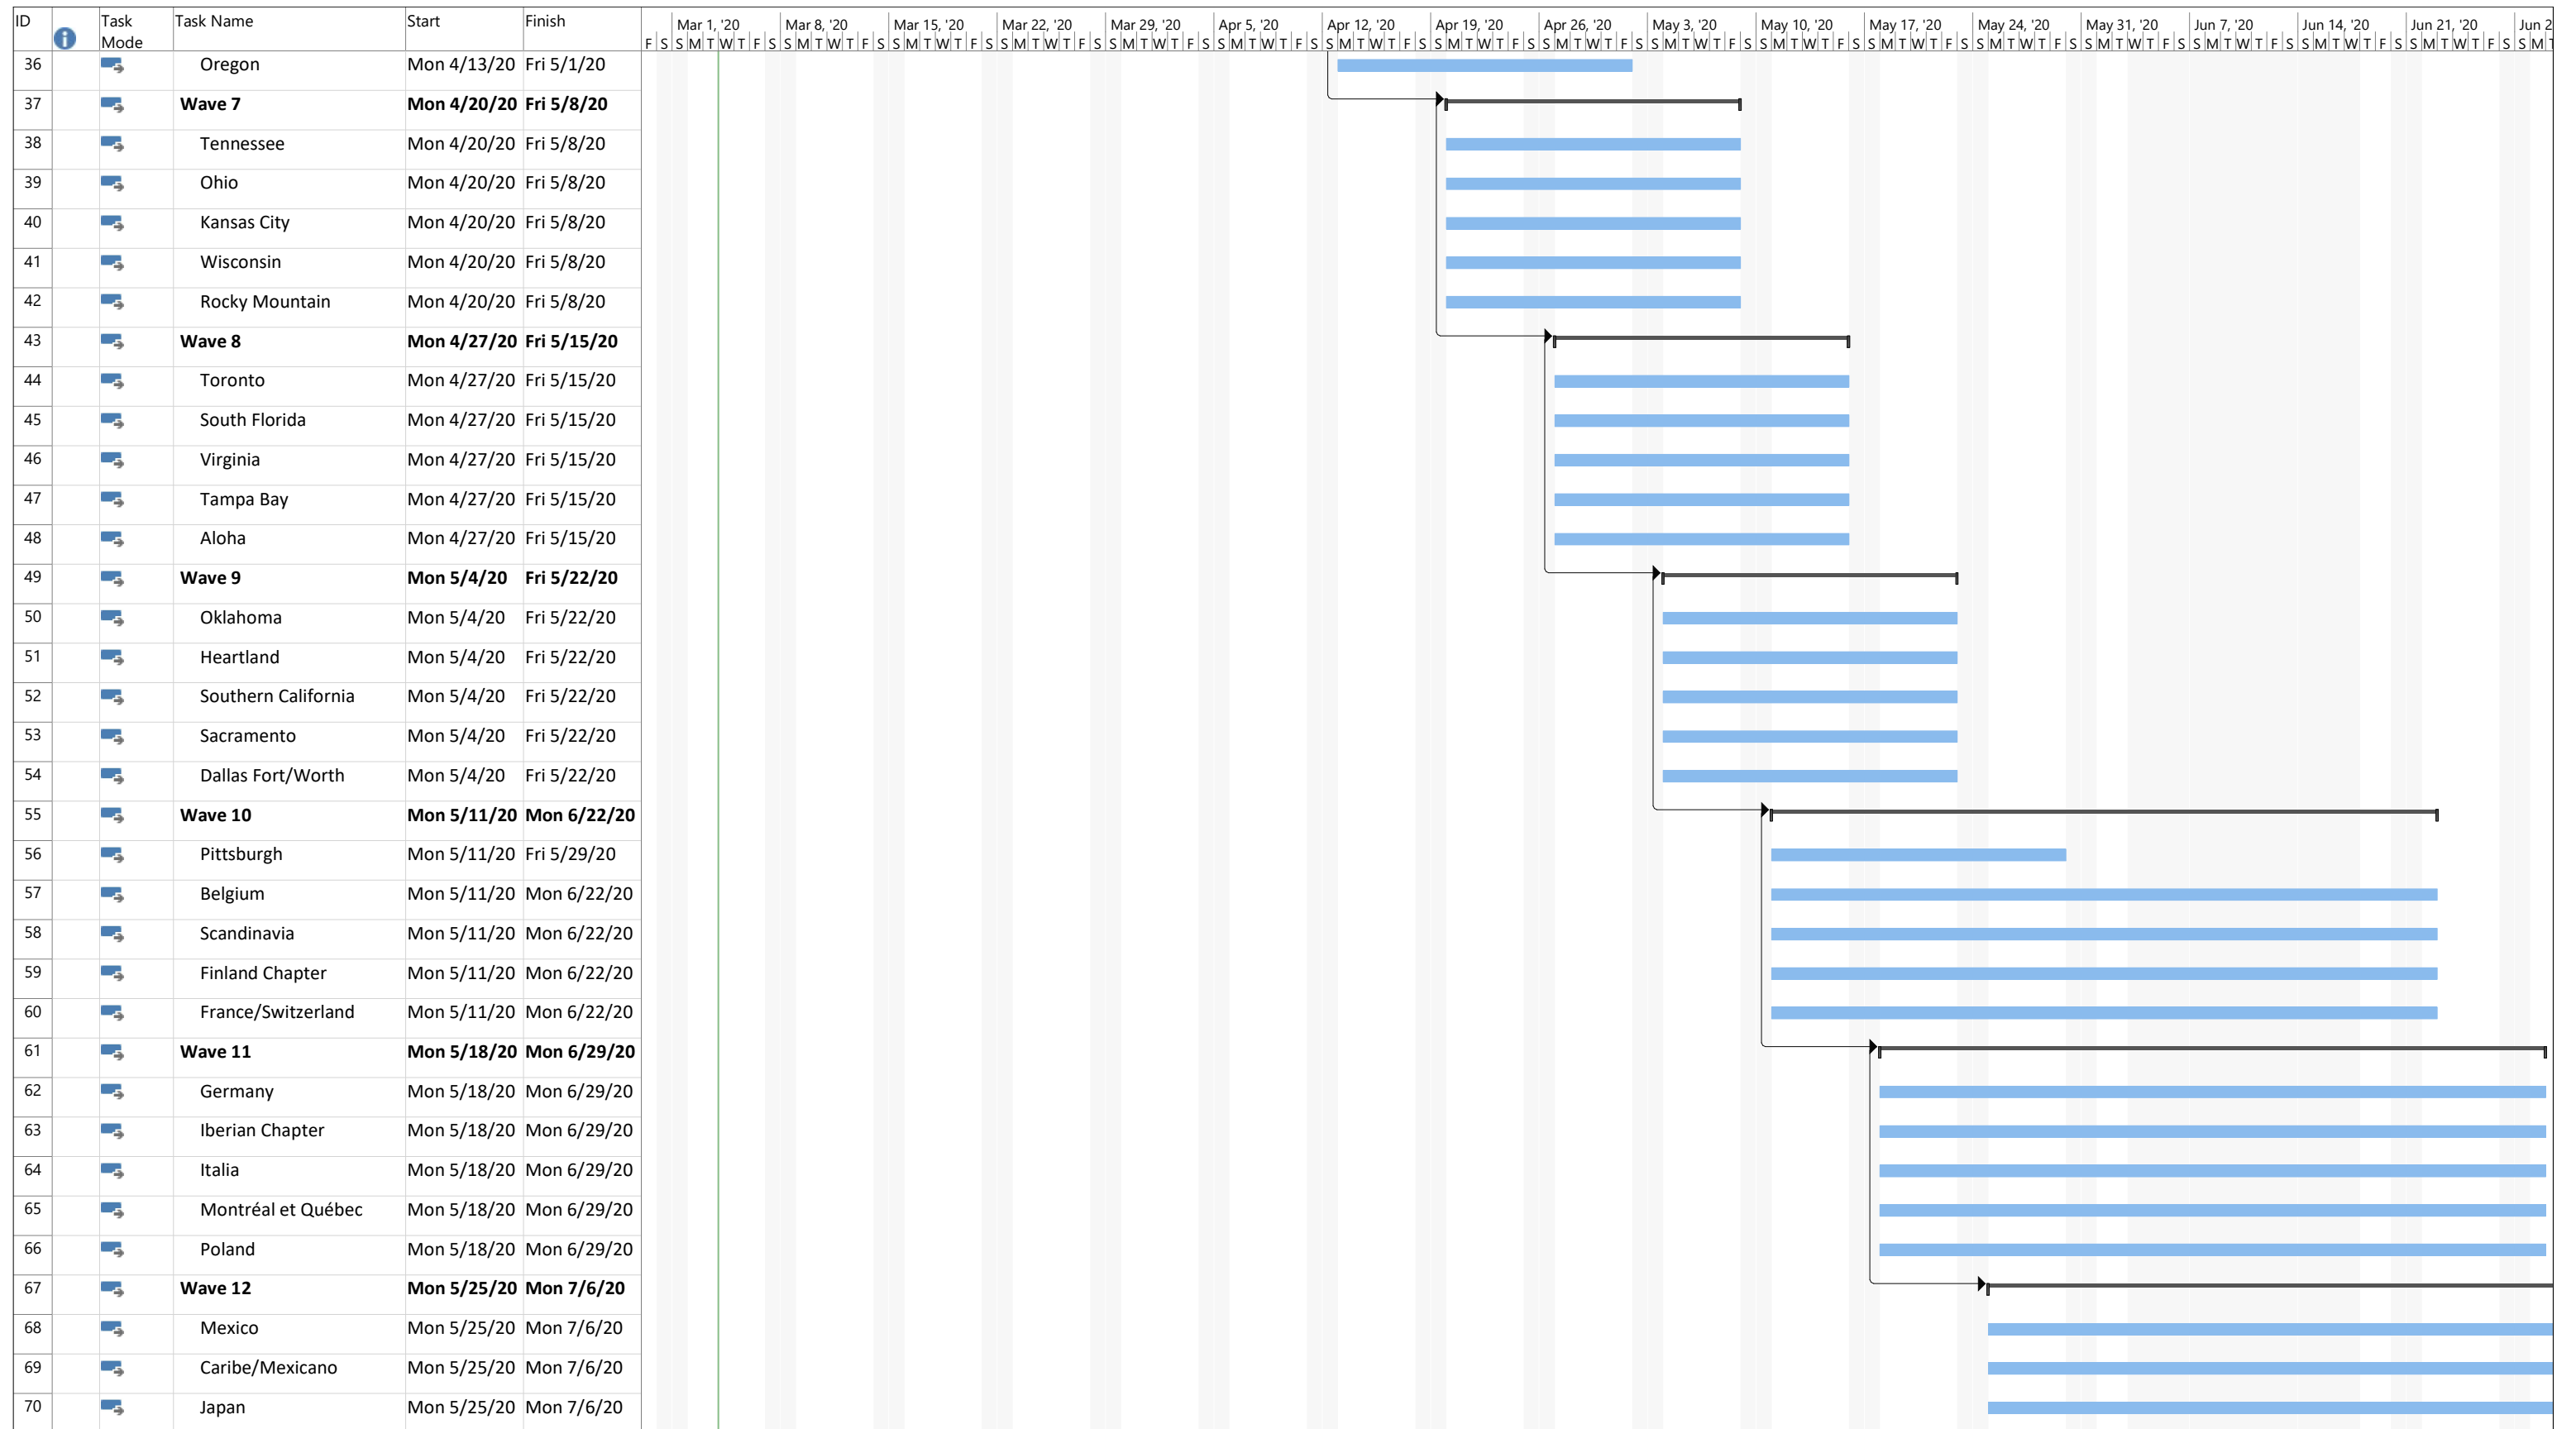

Project: Chapter Roll-Out Timel Date: Wed 3/4/20	Task	Summary	Inactive Milestone	Duration-only	Start-only	External Milestone	Manual Progress
	Split	Project Summary	Inactive Summary	Manual Summary Rollup	Finish-only	Deadline	Progress
	Milestone	Inactive Task	Manual Task	Manual Summary	External Tasks	Progress	Progress

Project: Chapter Roll-Out Timel Date: Wed 3/4/20	Task	Summary	Inactive Milestone	Duration-only	Start-only	External Milestone	Manual Progress
	Split	Project Summary	Inactive Summary	Manual Summary Rollup	Finish-only	Deadline	
	Milestone	Inactive Task	Manual Task	Manual Summary	External Tasks	Progress	