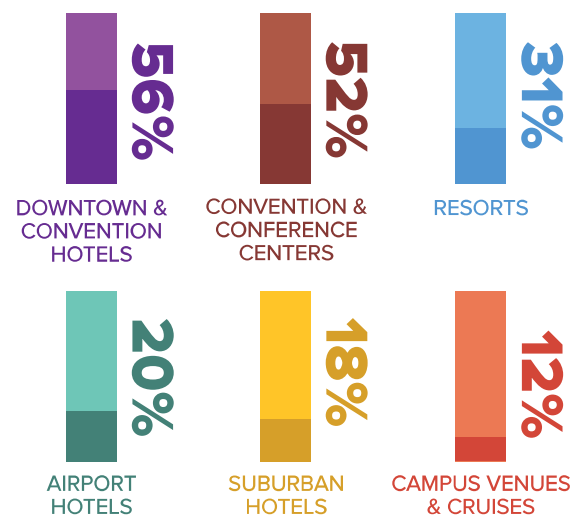

7TH

LARGEST CHAPTER OUT OF
90 GLOBAL CHAPTERS

545+
MEMBERS

\$802m
 CUMULATIVE
 ANNUAL MEMBER
 BUYING POWER

49% TOTAL
51% TOTAL

**MPI GEORGIA PLANNER MEMBERS
 BOOK AT THESE PROPERTIES**

Membership data is as of July 2016 and 2017