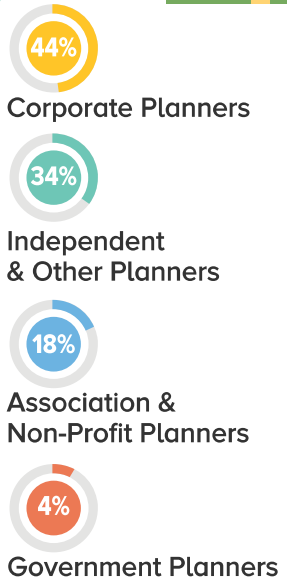

7TH

LARGEST CHAPTER OUT OF
90 GLOBAL CHAPTERS

545+
MEMBERS

\$802m
 CUMULATIVE
 ANNUAL MEMBER
 BUYING POWER

49% TOTAL
51% TOTAL

**MPI GEORGIA PLANNER MEMBERS
 BOOK AT THESE PROPERTIES**

Membership data is as of July 2016 and 2017