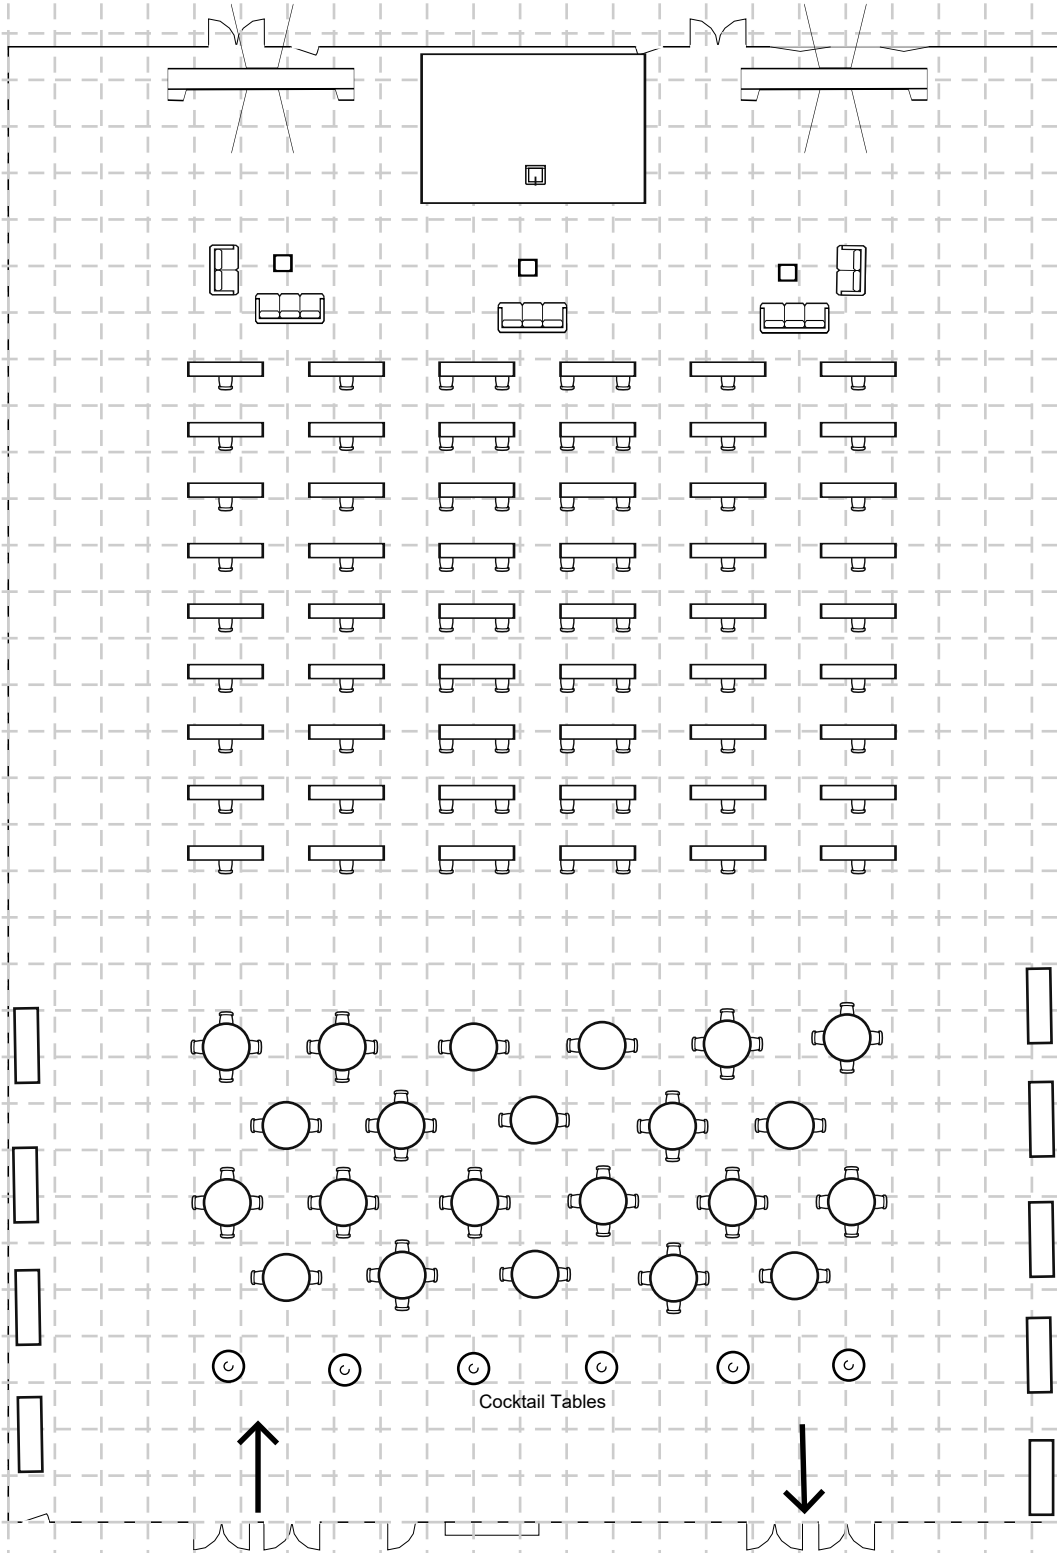

Africa West

Distance KEY: 5ft = 1 Square on Grid