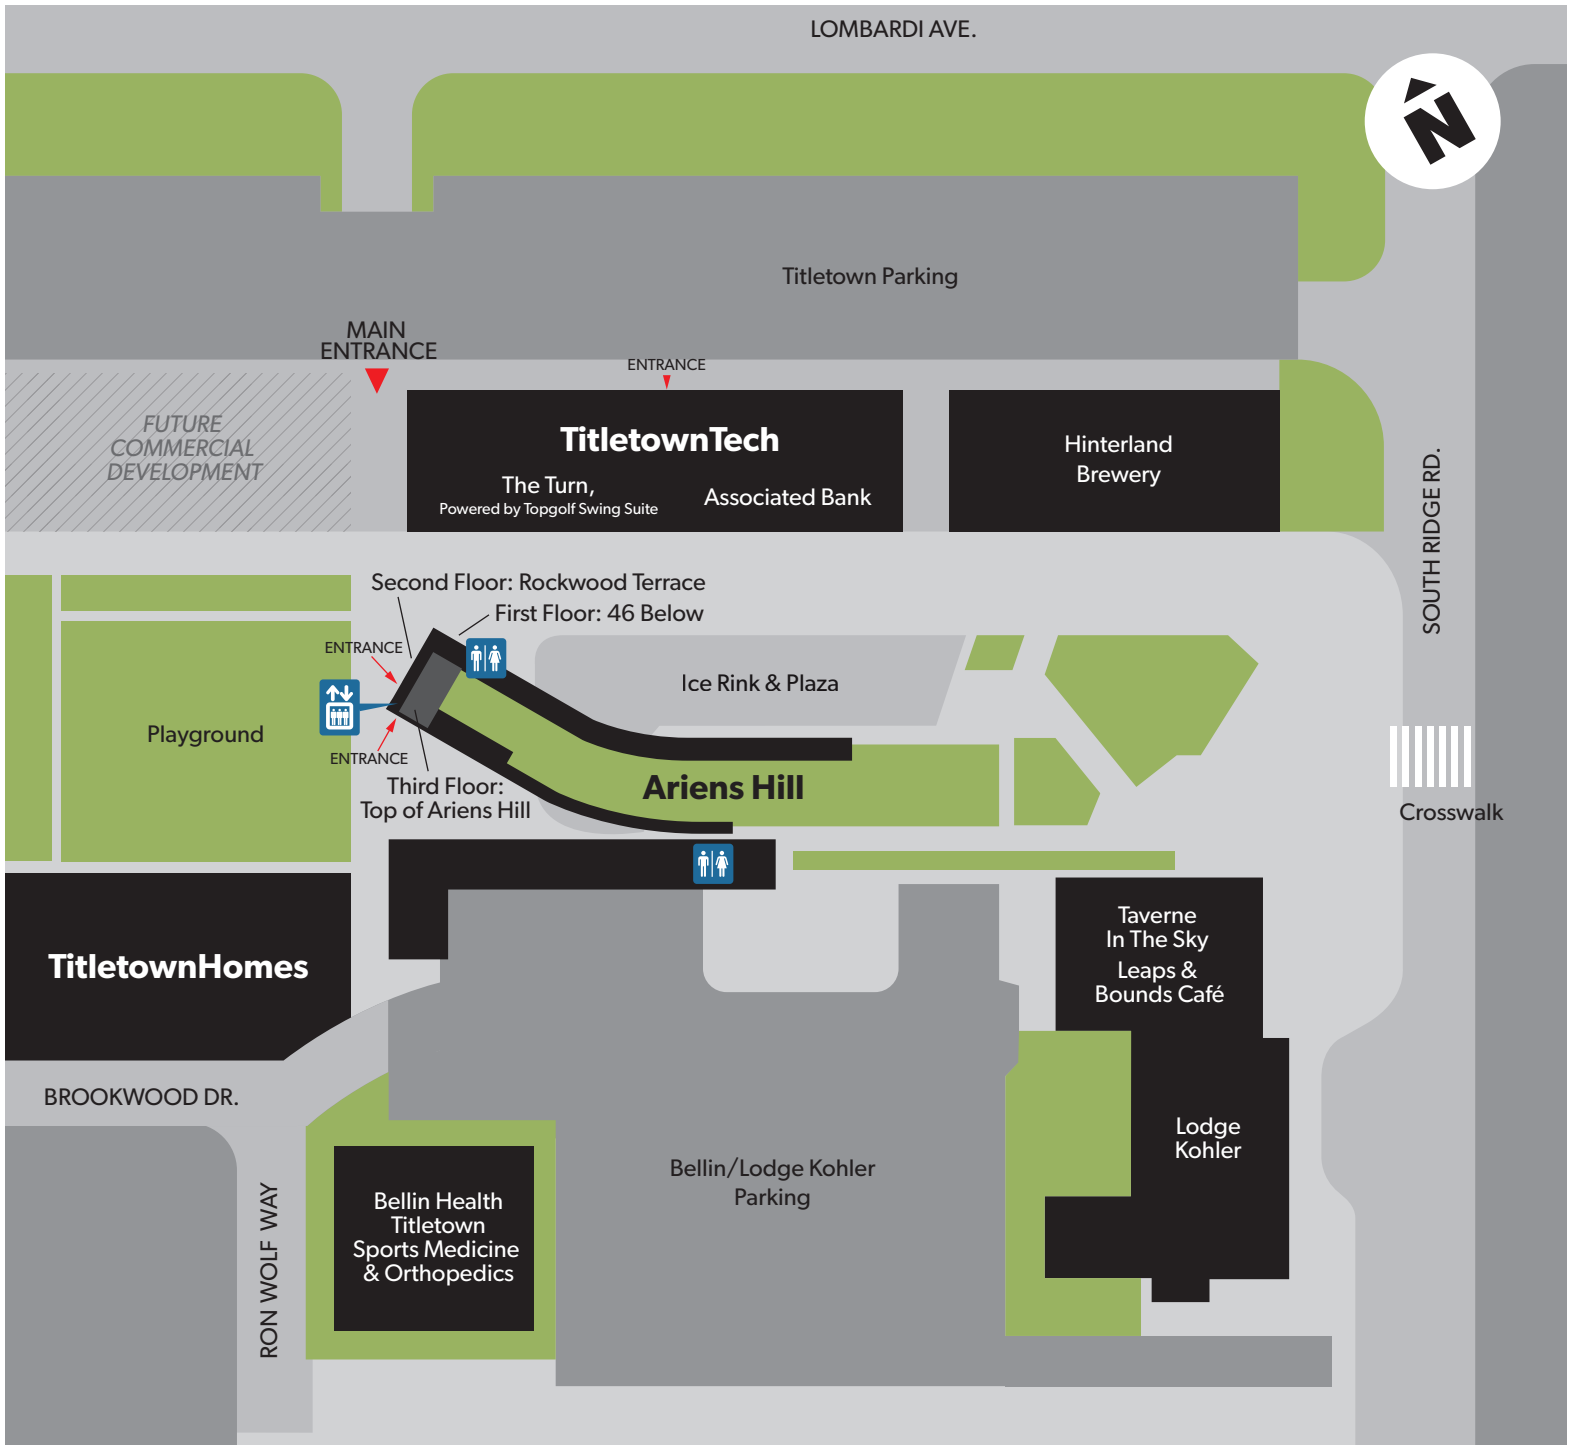

# WELCOME TO TITLETOWN

## Lambeau Field Atrium →

- Packers Pro Shop
- 1919 Kitchen & Tap
- Packers Hall of Fame
- Stadium Tours